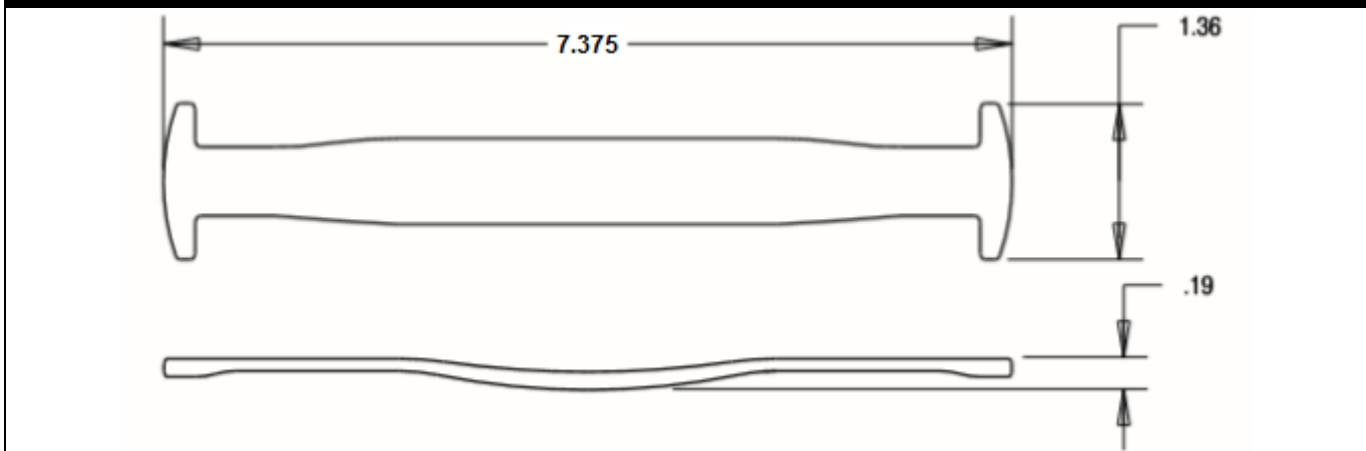

Part Number
35607

Allen Field Company, Inc.

256A Orinoco Drive
Brightwaters NY 11718
(800) 535-0810
www.allenfield.com

Product Description	
Item Name	7.4" Curva Handle
Size	7.375" (L) x 1.36"(W)
Carrying Capacity	Up to 15 lbs.
Material	PE
Ordering Information	
356071030	White
356078030	Black
Packaging Information	
Carton Pack/MOQ	1500 pcs/ctn.
Carton Weight	29 lbs.

Product Image

Related Support Plate

35707

Product Dimensions

Die-Cut "V" Dimensions